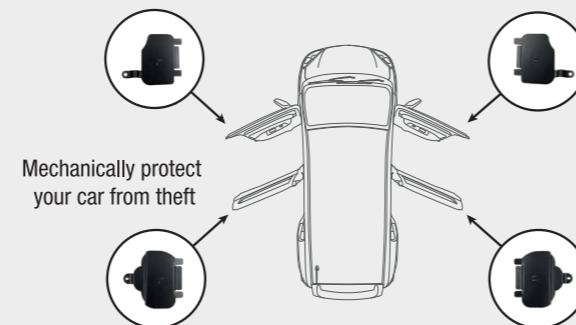

ANTI-THEFT BRACKET (4-IN-1)

Equipped with 4 vital theft-prevention features.

Part Number
99910-10287

Price
WM : RM 177.20
EM : RM 178.20