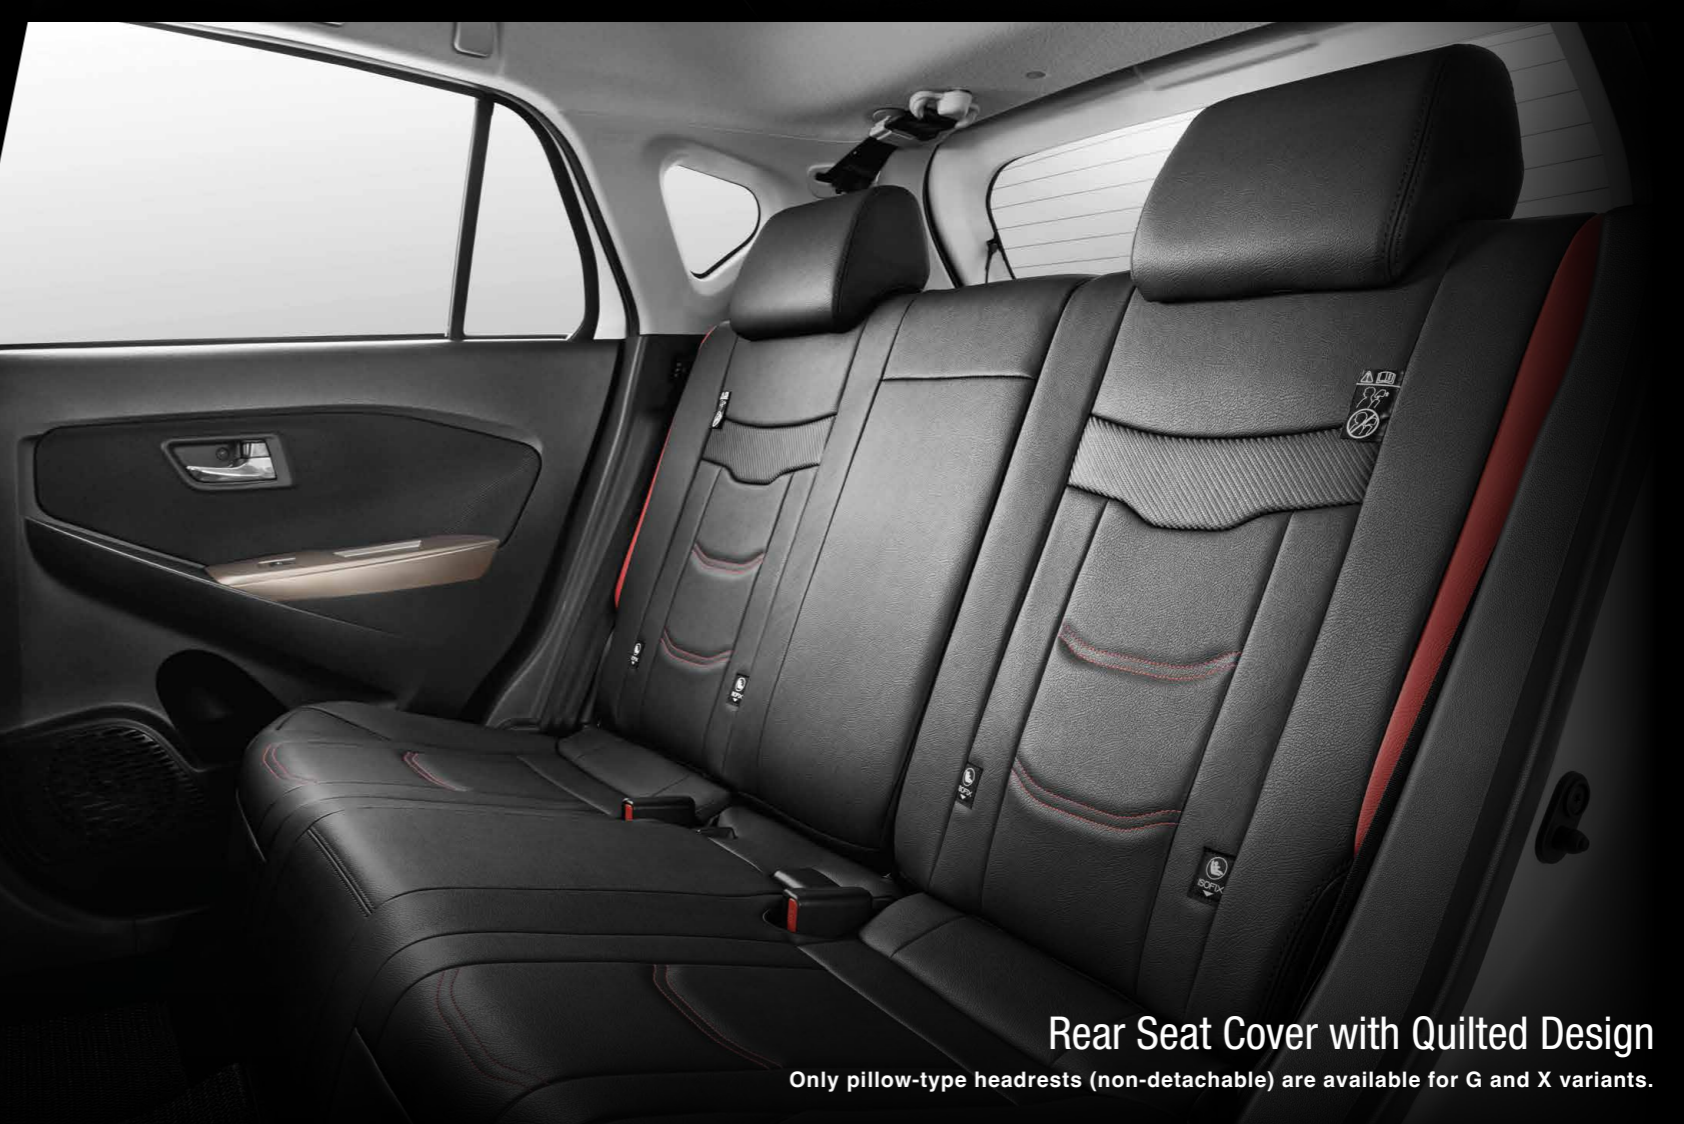

Easy to clean

spillage

Front Seat Cover with Quilted Design

Rear Seat Cover with Quilted Design

Only pillow-type headrests (non-detachable) are available for G and X variants.

\*For all variants except for AV.