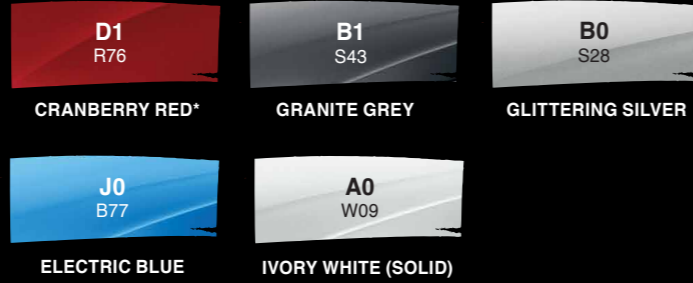

**Rear Spoiler**

Available in

\*AV Only.

Add a personalised, sporty finish.

**Part Number** Price  
 99900-51A08-XX **WM : RM 566.10**  
**EM : RM 577.10**

**Door Visors**

Create a sportier look and provide rain protection when windows are slightly open.