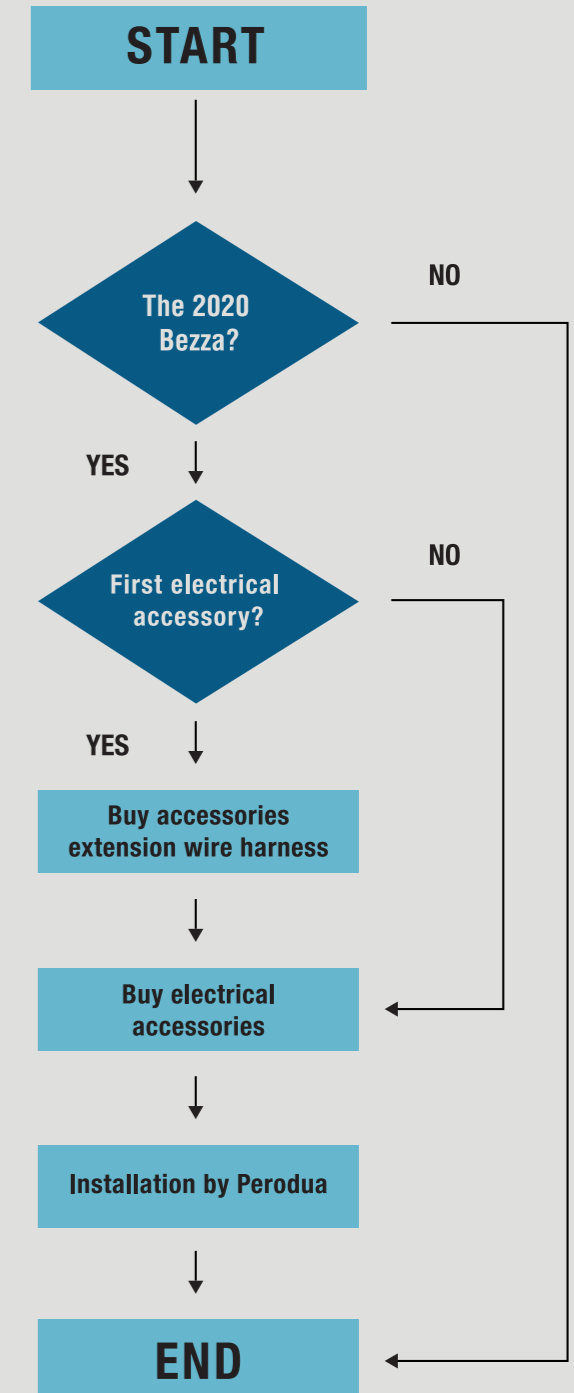

Terms & Conditions

- Using original GearUp® electrical accessories will not void the warranty of the car. Accessories warranty is 1 year.
- Do not attempt to install the accessories yourself. Please head to any authorised Perodua Service Centres nationwide. Perodua shall not be liable for any loss or damages arising directly or indirectly from your attempt to install the accessories yourself.