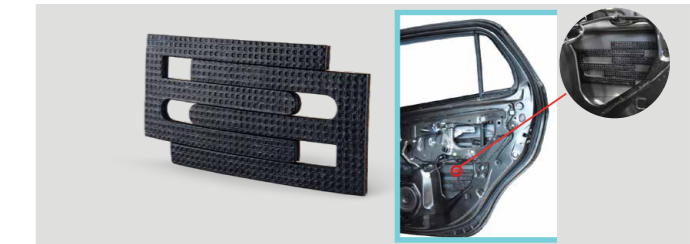

Vibratile

- Absorbs noise from outside.
- Solid sound during door closing.
- Enhances sound quality
- Dampens panel vibration.
- Enhances driving comfort.
- Flexible installation.

Part Number
99910-10160

Price
WM : RM322.64
EM : RM326.64