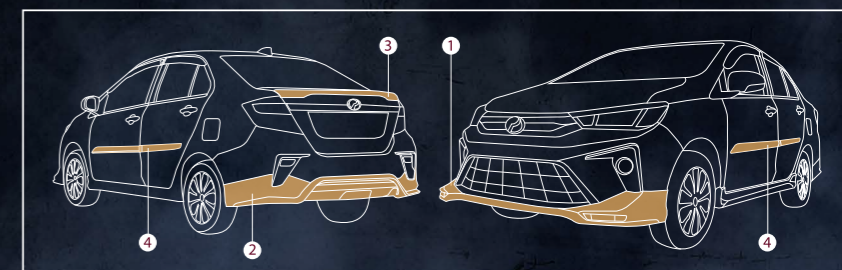

2. Rear Bumper Kit

PACKAGE DEALS

GearUp® FOR THE BEST VALUE.

Stylish Package

Indulge your bolder side with this package to give your Bezza a sharp, edgy look.

Part Number
99920-42R10-XX

Price
WM : RM 2,152.75
EM : RM 2,196.75

1. **Notes:**
2. XXX refers to colour code.
   - R67 Garnet Red is available for X and AV variants only.
   - Light guides will light up when Ignition is on and turn off when Ignition is off.

1. Front Bumper Kit with Light Guides