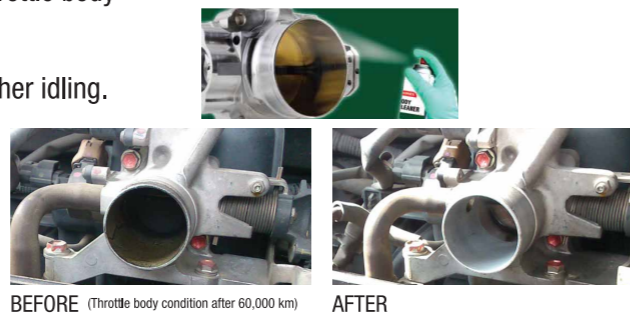

GENERAL ACCESSORIES

Magnet Trap

Keeps engine oil cleaner and protects engine.

Part Number
99920-40016

Price
WM : RM63.00
EM : RM64.00

HOW IT WORKS:

- Traps fine ferrous particles from the engine oil.
- Maintains cleaner oil.
- Prevents expensive engine overhauls.
- Affordable investment for engine protection.

Injector Cleaner

Breaks down carbon build-up to keep your engine running smoothly.

Part Number
99940-53000

Price
WM : RM27.00
EM : RM28.00

HOW IT WORKS:

- Removes deposits accumulated inside an engine (injection nozzles, combustion chambers, intake valves & spark plugs).
- Prevents poor combustion.
- Restores engine performance.
- Contains Friction Modifier (FM) which enables smoother piston movement.
- Protects engine from frictional wear.

Evaporator Cleaner

Cleans air conditioners by eliminating mould, bacteria, odour and other harmful micro-organisms.

Part Number
99940-52007

Price
WM : RM90.55
EM : RM91.55

HOW IT WORKS:

Refrigerants must be recharged regularly to maintain compressor at its best performance.

Over a period of time, a dirty filter can lead to mould and poor air quality.

Throttle Body Cleaner

- Cleans dirt, gum and varnish from the throttle body and intake port area.
- Lubricates the throttle plate.
- Restores air flow performance for smoother idling.

Part Number
99940-52008

Price
WM : RM42.27
EM : RM43.27

Rain Repellent

- Repels rain to enhance visibility.
- Removes mud and bugs easily.
- Ensures smoother movement of windscreen wipers.

Part Number
99940-08640

Price
WM : RM 11.50
EM : RM 12.00

Headlamp Cleaner

Keeps headlamps clean and shining at their brightest.

Part Number
99940-52006

Price
WM : RM 10.50
EM : RM 11.00

Iridium Spark Plug

(Bezza G Variant)