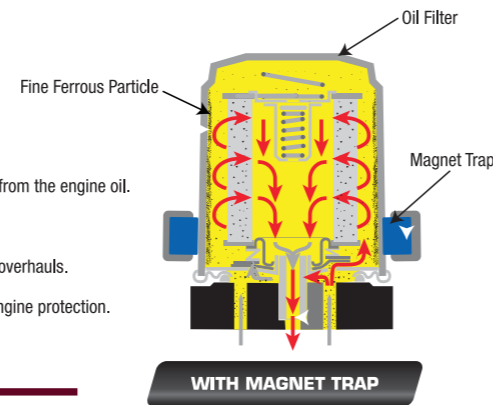

GENERAL ACCESSORIES

Magnet Trap

Keeps engine oil cleaner and protects engine.

Part Number
99920-40016

Price
WM : RM63.00
EM : RM64.00

HOW IT WORKS:

- Traps fine ferrous particles from the engine oil.
- Maintains cleaner oil.
- Prevents expensive engine overhauls.
- Affordable investment for engine protection.

Injector Cleaner

Breaks down carbon build-up to keep your engine running smoothly.

Part Number
99940-53000

Price
WM : RM27.00
EM : RM28.00

HOW IT WORKS:

- Removes deposits accumulated inside an engine (injection nozzles, combustion chambers, intake valves & spark plugs).
- Prevents poor combustion.
- Restores engine performance.
- Contains Friction Modifier (FM) which enables smoother piston movement.
- Protects engine from frictional wear.

Evaporator Cleaner

Cleans air conditioners by eliminating mould, bacteria, odour and other harmful micro-organisms.

Part Number
99940-52007

Price
WM : RM90.55
EM : RM91.55

HOW IT WORKS:

Refrigerants must be recharged regularly to maintain compressor at its best performance.

Over a period of time, a dirty filter can lead to mould and poor air quality.

Throttle Body Cleaner

- Cleans dirt, gum and varnish from the throttle body and intake port area.
- Lubricates the throttle plate.
- Restores air flow performance for smoother idling.

Part Number
99940-52008

Price
WM : RM42.27
EM : RM43.27

Rain Repellent

- Repels rain to enhance visibility.
- Removes mud and bugs easily.
- Ensures smoother movement of windscreen wipers.

Part Number
99940-08640

Price
WM : RM 11.50
EM : RM 12.00

Headlamp Cleaner

Keeps headlamps clean and shining at their brightest.

Part Number
99940-52006

Price
WM : RM 10.50
EM : RM 11.00

Iridium Spark Plug

(Bezza G Variant)