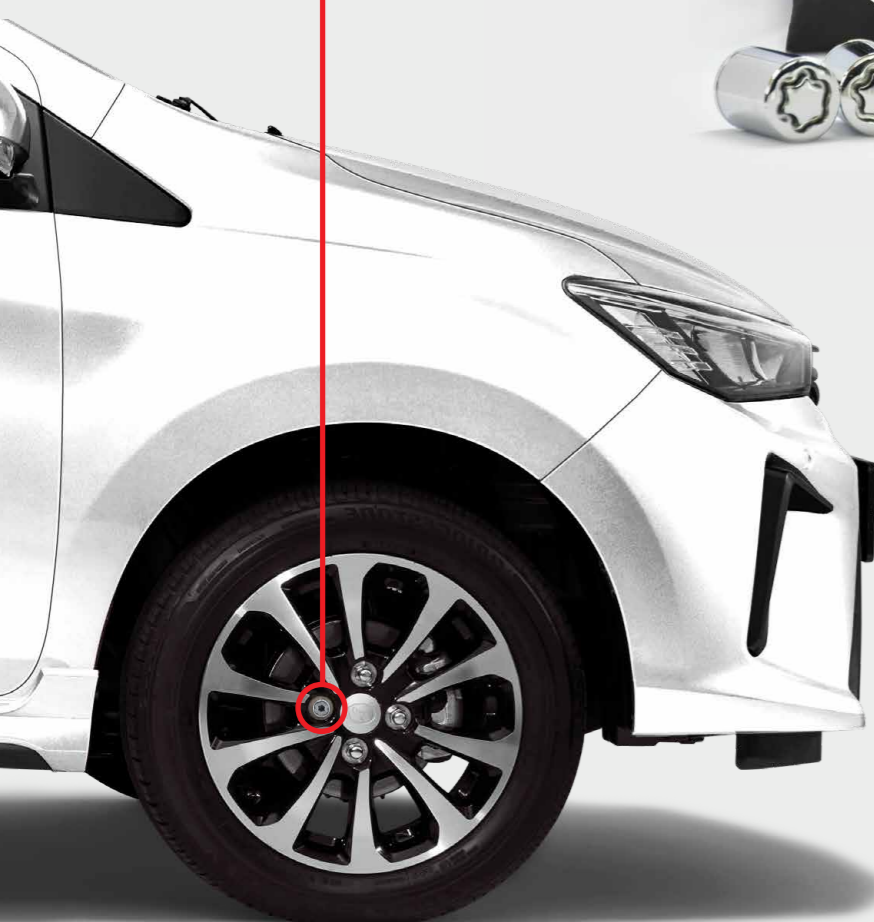

SAFETY & SECURITY

Visual is for illustration purpose only.

PERODUA CARE SEAT

Keep your child protected in a child seat.

PART NUMBER
GREY
99900-10138-B0

BLUE
99900-10138-B2

PRICE
WM : RM 680.00
EM : RM 695.00

NEW & IMPROVED PERODUA CARE SEAT

Fits infants to toddlers (0 – 12 years old, approx. 0 – 36 kg)

Extended rearward facing design is suitable for up to 4 years old (approx. 18 kg)

Secure with ISOFIX mechanism

Affordable & high quality with ECE R44/04 certification

Easy to secure child with 360° rotation

Extra comfort with soft padding and 6 recline positions

Harness automatically adjusts to fit your child

Available in 2 colours with trendy designs

WHEEL LOCK NUT

- Easy installation.
- Through-hardened steel construction.
- World's finest plating for superior durability and corrosion resistance.
- Narrow-groove key patterns and special coded keys provide maximum security.

Part Number
99900-94184

Price
WM : RM 200.00
EM : RM 204.00

ANTI-THEFT BRACKET (4-IN-1)

Equipped with 4 vital theft-prevention features.

Part Number
99910-10187

Mechanically protect your car from theft

Price
WM : RM 151.10
EM : RM 153.10

DIGITAL VIDEO RECORDER

- Wi-Fi enabled for live viewing from smartphone.
- Full HD 1080p resolution at 2.0MP, with frame rate of 30fps.
- Simultaneously records video, sound and still photo.
- High-quality night recording with Night Vision.
- Automatically records upon impact or in accidents.
- Recording quality stays clear in hot or cold in-cabin temperatures.

PART NUMBER
99900-55R09

PRICE
WM : RM 516.10
EM : RM 524.10

WIFI