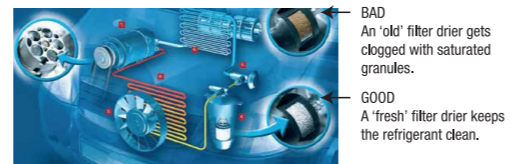

Evaporator Cleaner

Cleans air conditioners by eliminating mould, bacteria, odour and other harmful micro-organisms.

Part Number
99940-52007

Price
WM : RM90.55
EM : RM91.55

HOW IT WORKS:

Refrigerants must be recharged regularly to maintain compressor at its best performance.

Over a period of time, a dirty filter can lead to mould and poor air quality.

Throttle Body Cleaner

- Cleans dirt, gum and varnish from the throttle body and intake port area.
- Lubricates the throttle plate.
- Restores air flow performance for smoother idling.