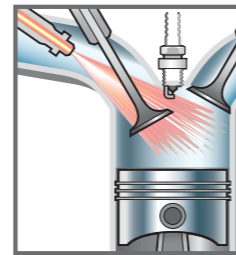

Evaporator Cleaner

Cleans air conditioners by eliminating mould, bacteria, odour and other harmful micro-organisms.

Part Number
99940-52007

Price
WM : RM 90.55
EM : RM 91.55

HOW IT WORKS:

Refrigerants must be recharged regularly to maintain compressor at its best performance.

Over a period of time, a dirty filter can lead to mould and poor air quality.