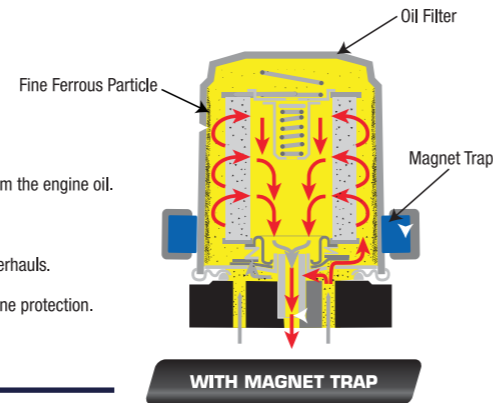

Magnet Trap

Keeps engine oil cleaner and protects engine.

Part Number
99920-40016

Price
WM : RM 63.00
EM : RM 64.00

HOW IT WORKS:

- Traps fine ferrous particles from the engine oil.
- Maintains cleaner oil.
- Prevents expensive engine overhauls.
- Affordable investment for engine protection.