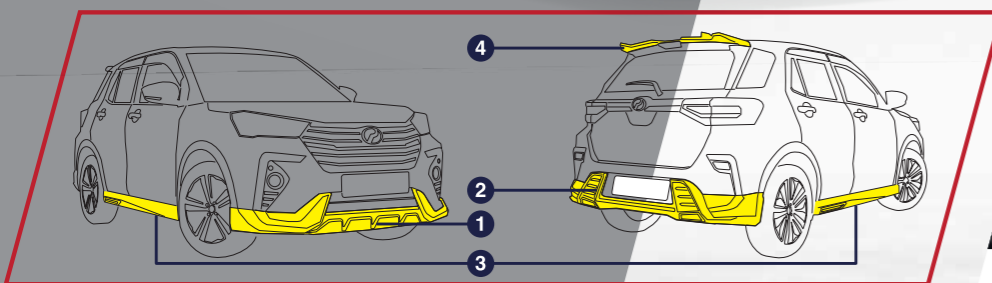

BLAZE BODYKIT

STYLE

GearUp® FOR IMPRESSIVE STYLING.

1. Front Bumper Kit with Light Guides

2. Rear Bumper Kit

3. Side Skirtings

4. Rear Spoiler

Part Number
99900-55R03-XX