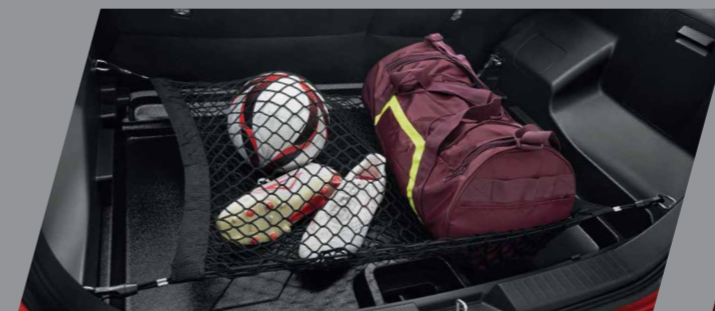

LUGGAGE ARRANGEMENT MADE EASIER

Luggage Net

Part Number
99910-55R07

Price
WM : RM 30.00
EM : RM 31.00