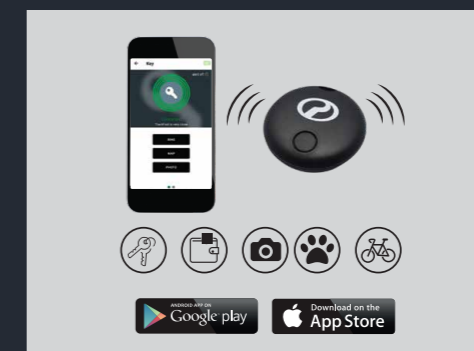

SMART TRACKER

Enables you to find personal belongings easily.

PART NUMBER
99910-00R01

PRICE
WM : RM 42.00
EM : RM 43.00