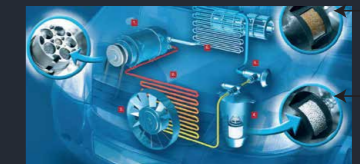

BAD
An 'old' filter drier gets clogged with saturated granules.

GOOD
A 'fresh' filter drier keeps the refrigerant clean.