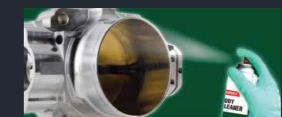

BEFORE (Throttle body condition after 60,000 km) **AFTER**