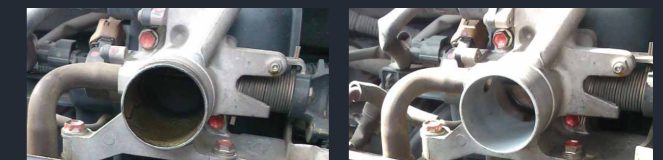

BEFORE (Throttle body condition after 60,000 km) **AFTER**